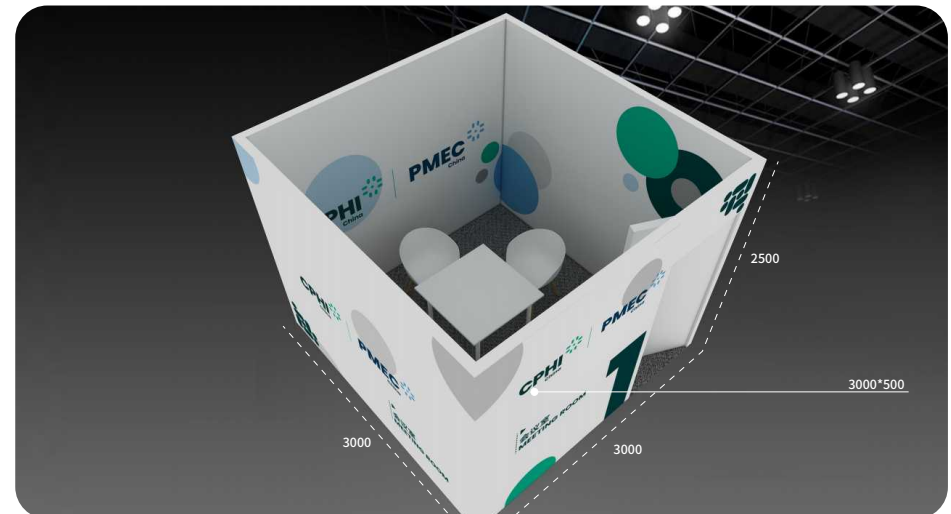

Meeting Rooms

In-Hall Meeting Rooms

SMALL MEETING ROOMS (9sqm)

General Construction

- 2.5mH panel walls
- Lockable door
- Company name and meeting room number
- 1 x White square table
- 4 x White folding chairs
- 1 x Paper bin
- Spotlight
- 1 x 13A/220V Single Phase Socket (max 500W)

Price

USD3,000/day (exhibitor)

USD4,500/day (non-exhibitor)

LARGE MEETING ROOMS (18sqm)

General Construction

- 2.5mH panel walls
- Lockable door
- Company name and meeting room number
- 2 x White square table
- 6 x White folding chairs
- 1 x Paper bin
- Spotlight
- 2 x 13A/220V Single Phase Socket (max 500W)